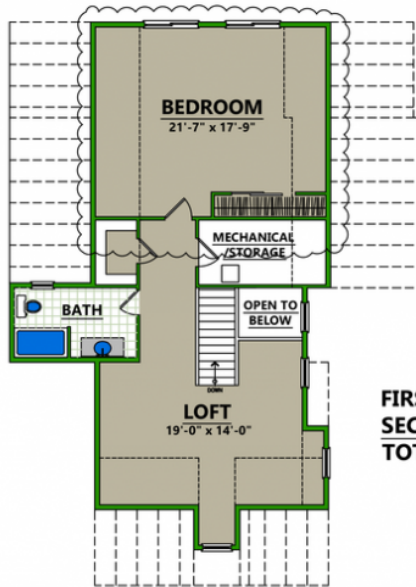

THE IVES

FIRST FLOOR

SECOND FLOOR

ALTERNATE WITH DEN

FIRST FLOOR	1175 SQ FT
SECOND FLOOR	944 SQ FT
TOTAL	2119 SQ FT